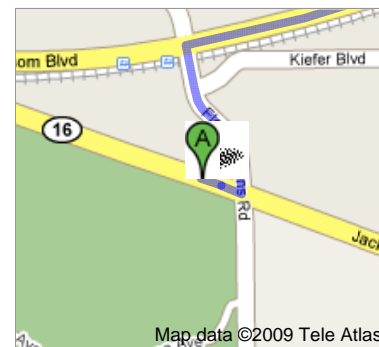

Directions to 10590 Armstrong Ave, Rancho Cordova, CA 95655

6.8 mi – about 13 mins

Driving directions from

EMD old location (8475 Jackson Rd, Sacramento) to

EMD new Location (10590 Armstrong Ave., Mather) Effective 04/27/09

 8475 Jackson Rd, Sacramento, CA 95826

- | | | |
|--|--|---------------------------|
|  | 1. Head east on CA-16/Jackson Rd toward Florin Perkins Rd | go 318 ft
total 318 ft |
|  | 2. Turn left at Florin Perkins Rd
About 1 min | go 0.2 mi
total 0.3 mi |
|  | 3. Turn right at Folsom Blvd
About 3 mins | go 1.0 mi
total 1.3 mi |
|  | 4. Turn left at S Watt Ave
About 1 min | go 0.2 mi
total 1.5 mi |
|  | 5. Merge onto US-50 E via the ramp to S Lake Tahoe
About 4 mins | go 4.0 mi
total 5.5 mi |
| | 6. Take exit 15 toward Rancho Cordova | go 0.4 mi
total 5.8 mi |
|  | 7. Slight right at Mather Field Rd | go 0.1 mi
total 6.0 mi |
|  | 8. Slight left to stay on Mather Field Rd
About 1 min | go 0.2 mi
total 6.1 mi |
|  | 9. Slight right to stay on Mather Field Rd
About 1 min | go 0.3 mi
total 6.5 mi |
| | 10. Continue on Von Karman St | go 0.1 mi
total 6.6 mi |
|  | 11. Turn left at Armstrong Ave/Kaydet Ave
Destination will be on the right
About 1 min | go 0.2 mi
total 6.8 mi |

 10590 Armstrong Ave, Rancho Cordova, CA 95655

These directions are for planning purposes only. You may find that construction projects, traffic, weather, or other events may cause conditions to differ from the map results, and you should plan your route accordingly. You must obey all signs or notices regarding your route.

Map data ©2009 , Tele Atlas