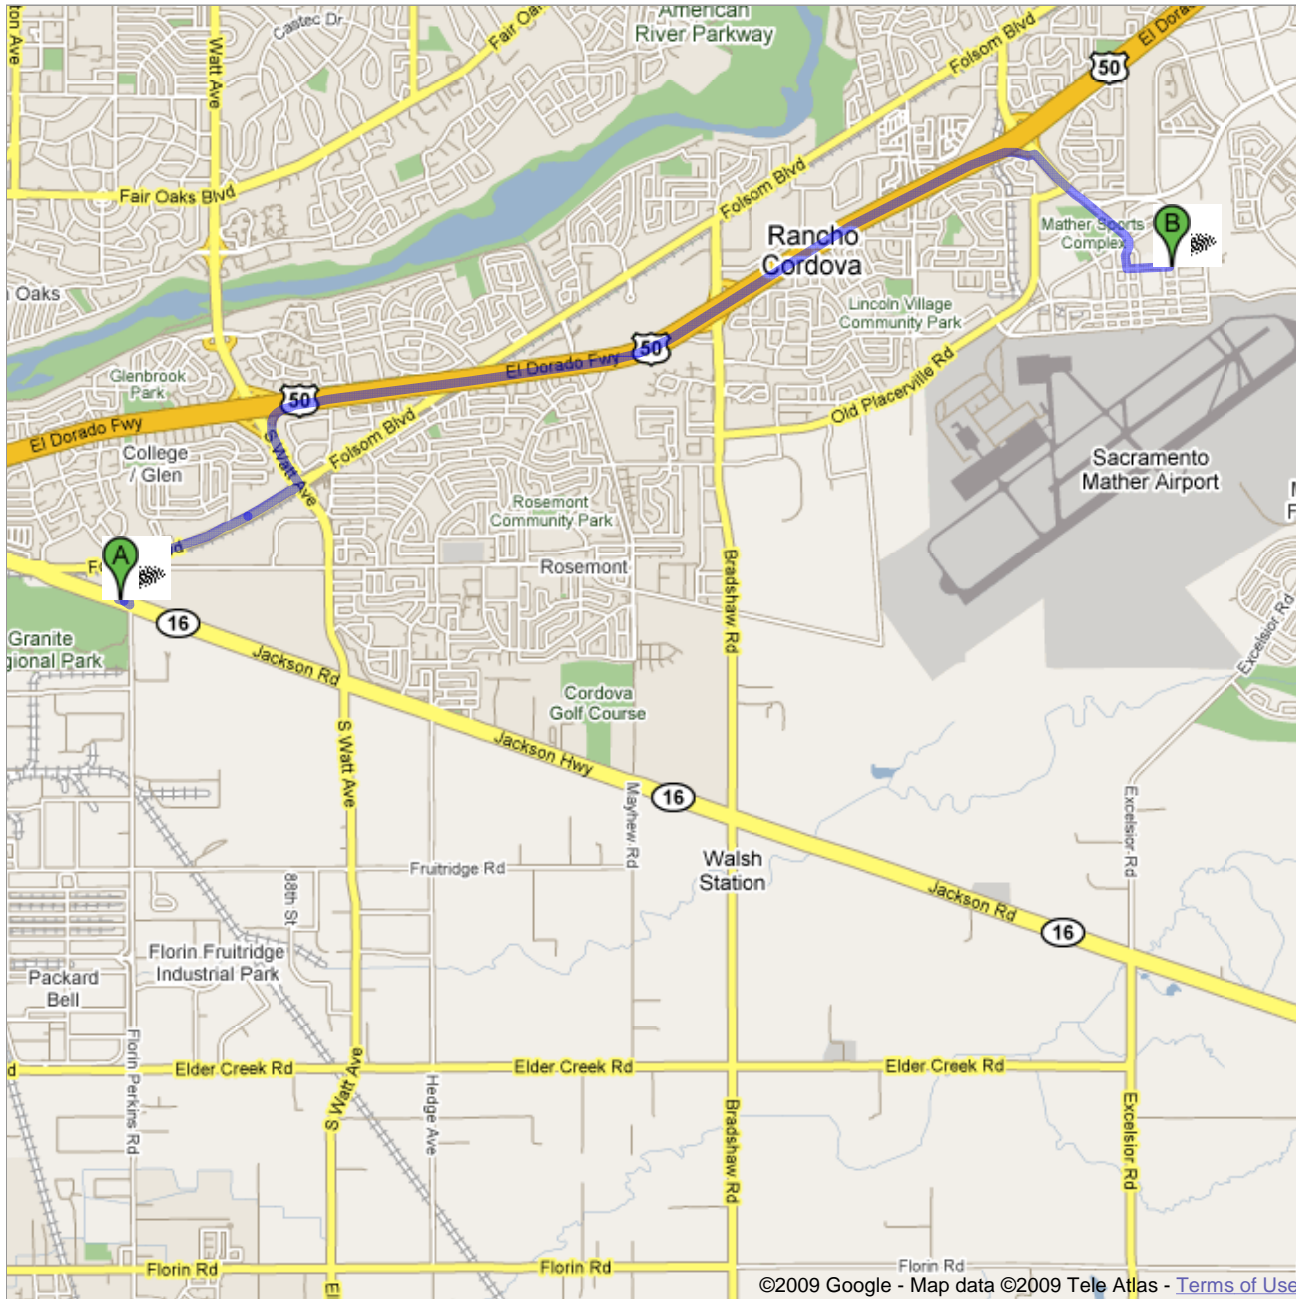

Directions to 10590 Armstrong Ave, Rancho Cordova, CA 95655

6.8 mi – about 13 mins

Driving directions from

EMD old location (8475 Jackson Rd, Sacramento) to

EMD new Location (10590 Armstrong Ave., Mather) Effective 04/27/09

 8475 Jackson Rd, Sacramento, CA 95826

- | | | |
|--|--|---------------------------|
|  | 1. Head east on CA-16/Jackson Rd toward Florin Perkins Rd | go 318 ft
total 318 ft |
|  | 2. Turn left at Florin Perkins Rd
About 1 min | go 0.2 mi
total 0.3 mi |
|  | 3. Turn right at Folsom Blvd
About 3 mins | go 1.0 mi
total 1.3 mi |
|  | 4. Turn left at S Watt Ave
About 1 min | go 0.2 mi
total 1.5 mi |
|  | 5. Merge onto US-50 E via the ramp to S Lake Tahoe
About 4 mins | go 4.0 mi
total 5.5 mi |
| | 6. Take exit 15 toward Rancho Cordova | go 0.4 mi
total 5.8 mi |
|  | 7. Slight right at Mather Field Rd | go 0.1 mi
total 6.0 mi |
|  | 8. Slight left to stay on Mather Field Rd
About 1 min | go 0.2 mi
total 6.1 mi |
|  | 9. Slight right to stay on Mather Field Rd
About 1 min | go 0.3 mi
total 6.5 mi |
| | 10. Continue on Von Karman St | go 0.1 mi
total 6.6 mi |
|  | 11. Turn left at Armstrong Ave/Kaydet Ave
Destination will be on the right
About 1 min | go 0.2 mi
total 6.8 mi |

 10590 Armstrong Ave, Rancho Cordova, CA 95655

These directions are for planning purposes only. You may find that construction projects, traffic, weather, or other events may cause conditions to differ from the map results, and you should plan your route accordingly. You must obey all signs or notices regarding your route.

Map data ©2009 , Tele Atlas